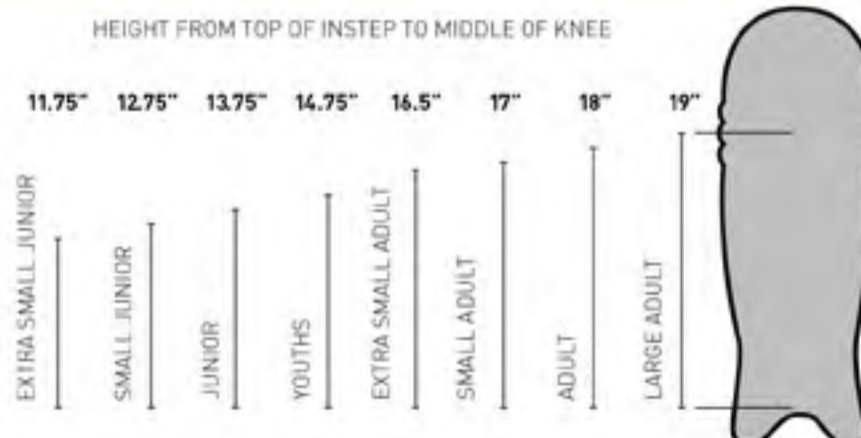

5027
ADULT • SMALL ADULT • YOUTHS
• JUNIOR • SMALL JUNIOR

202 **NEW**

5056
SMALL ADULT • YOUTHS • JUNIOR • SMALL JUNIOR • EXTRA SMALL JUNIOR

BATTING PADS PAD LENGTH

GM BATTING GLOVES

PREMIUM
LEATHER
PALM

BOTTOM HAND
THUMB TIP
PROTECTION