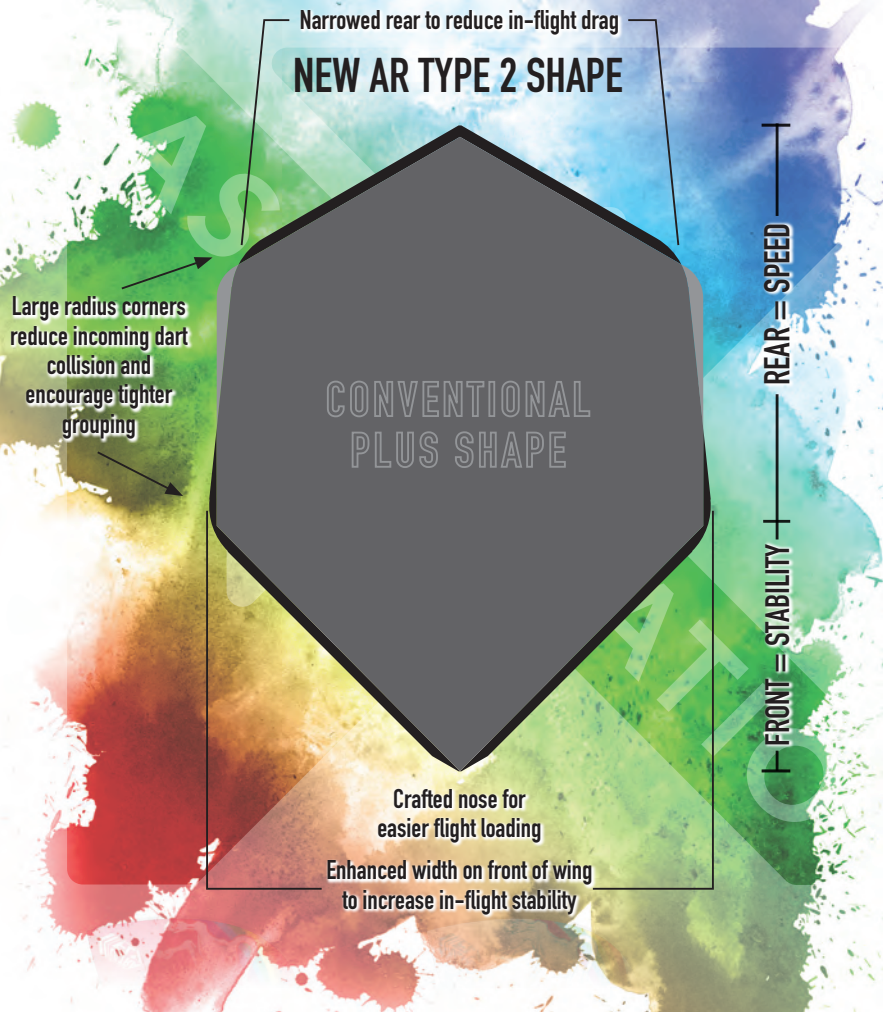

INTRODUCING A NEW ERA IN FLIGHT SHAPE TECHNOLOGY...

ASPECT RATIO (AR) is the latest darting innovation from the UNIBOFFIN following extensive research into dart flight aerodynamics.

The wide front profile increases stability when the dart is in flight while the tapered rear area reduces drag to increase speed. Unlike conventional flights, the AR's corners have been purposely designed with large sweeping curves to reduce the possibility of incoming dart collisions and encourage tighter grouping. To round off the innovative design of the AR flight a new nose profile has been engineered for quicker and easier flight loading - a welcome feature for all dart players.

Available in two sizes, AR1 and AR2.

AR1 = EXTRA STABILITY THROUGH THE AIR

AR2 = MORE SPEED THROUGH THE AIR

CODE DNA AR TYPE 1 .75 AR1 68959

CODE DNA AR TYPE 2 .75 AR2 68956

FLIGHT SHAPES - REFER TO SYMBOLS - SELECT: P BX B S X D F SH AR1 OR AR2

BIG WING XL 47.658CM²
The biggest flight ever, giving maximum lift.

BIG WING 44.741CM²
These Extra Large Flights (+13% bigger than Plus shape) give Extra Lift and are becoming increasingly popular with top players.