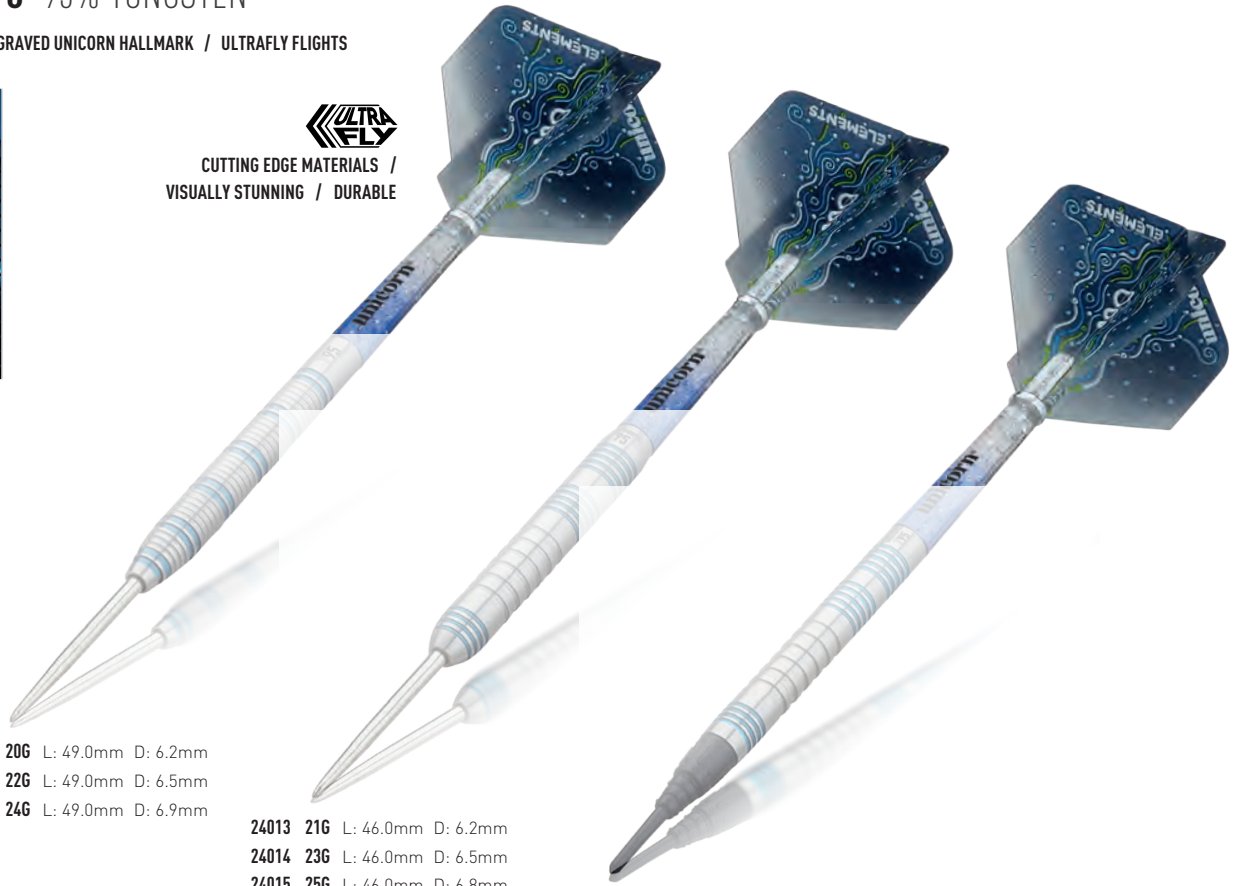

CORE XL T95 95% TUNGSTEN

GRIPPER SHAFTS / ENGRAVED UNICORN HALLMARK / ULTRAFLY FLIGHTS

CUTTING EDGE MATERIALS /
VISUALLY STUNNING / DURABLE

- 24010 20G L: 49.0mm D: 6.2mm
- 24011 22G L: 49.0mm D: 6.5mm
- 24012 24G L: 49.0mm D: 6.9mm

- 24013 21G L: 46.0mm D: 6.2mm
- 24014 23G L: 46.0mm D: 6.5mm
- 24015 25G L: 46.0mm D: 6.8mm

- 24020 18G L: 44.0mm D: 6.2mm
- 24021 20G L: 44.0mm D: 6.2mm
- 24022 22G L: 44.0mm D: 6.6mm

CORE XL T90 90% TUNGSTEN

GRIPPER SHAFTS / ENGRAVED UNICORN HALLMARK / ULTRAFLY FLIGHTS

CUTTING EDGE MATERIALS /
VISUALLY STUNNING / DURABLE